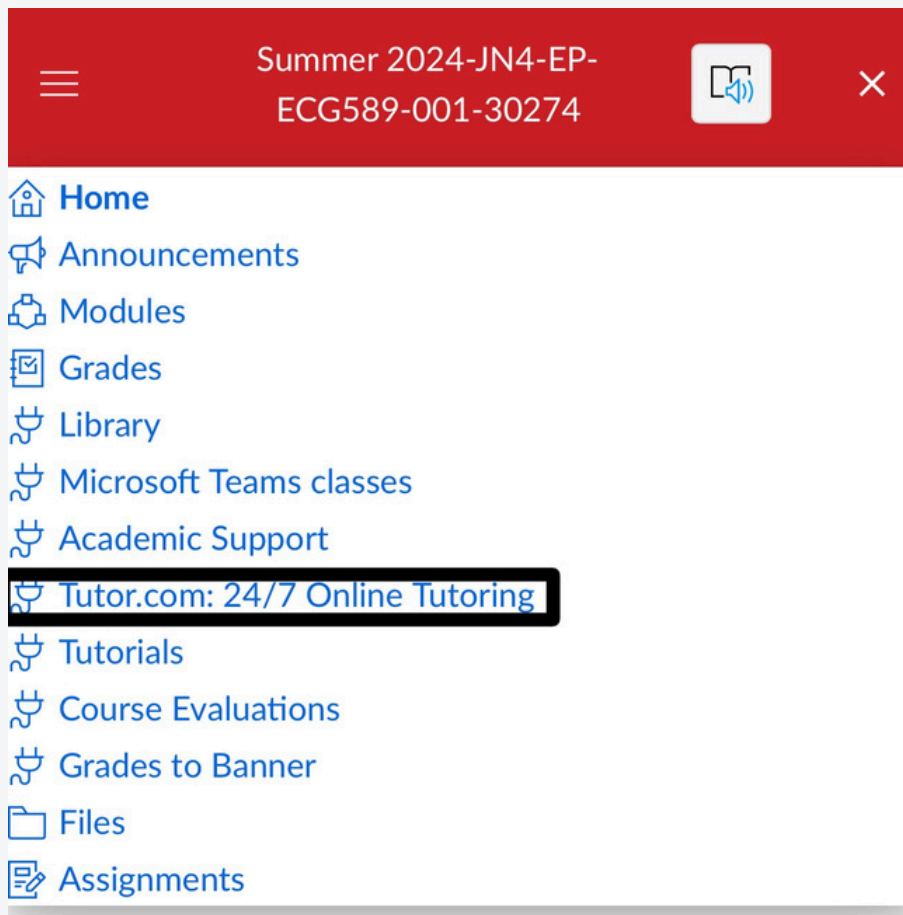

History

*Practice quizzes for GMAT, LSAT, GRE, MCAT and NCLEX-RN

STEP 1: LOG INTO MY JAX STATE

STEP 2: ACCESS CANVAS THROUGH FEATURED CARD

STEP 3: FIND TUTOR.COM LINK IN ANY OF YOUR CANVAS COURSES

*If the Tutor.com link is not available, email the course name and number to Debra James at dmjames@jsu.edu