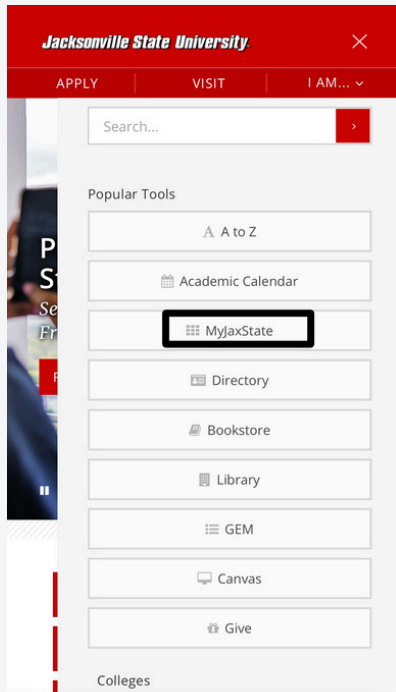

Subjects Offered Include:

Writing Review/Essay Drop-off

Math/Computer Science

Social Sciences

Literature

Business

Science

Nursing

History

*Practice quizzes for GMAT, LSAT, GRE, MCAT and NCLEX-RN

STEP 1: LOG INTO MY JAX STATE

STEP 2: ACCESS CANVAS THROUGH FEATURED CARD

STEP 3: FIND TUTOR.COM LINK IN ANY OF YOUR CANVAS COURSES

*If the Tutor.com link is not available, email the course name and number to Debra James at dmjames@jsu.edu